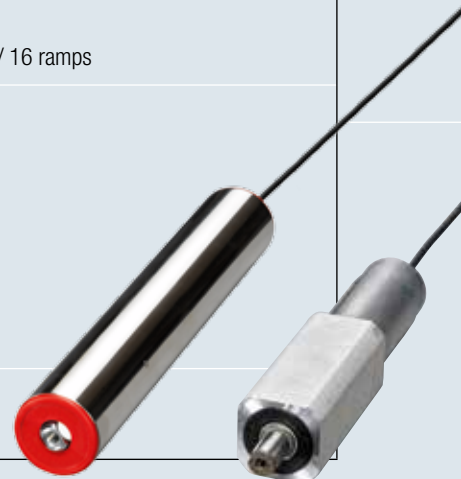

Technical data

Gearmotor

	Driven roller, ECR-type ECDriveS®	Gearmotor, ECG-type ECDriveS®
Number of gear unit ratios i	11	9
Max. velocity	0.04 – 5 m/s	8.5 – 645 rpm
Max. acceleration torque Nm	9.6	14.3
Max. brakeaway torque Nm	21	32
Nominal current A	2.5	
Maximum current A	8	
Degree of protection	IP54 (IP66 optional)	
Temperature range	-10 – 40 °C (-30 °C optional)	

Electronics

	Direct fieldbus control, ECC-DFC-type ECDriveS®	Direct binary control, ECC-DBC-type ECDriveS®
Nominal voltage V	24	
Communication	Ethernet protocols: PROFINET, EtherNet/IP™, Modbus/ TCP, EtherCAT®	3 DI + error output
Configuration	ECDriveS® PC-Tool ECShell	DIP switch 32 speeds / 16 ramps
Functions	– Precise ramps – Positioning – Zero pressure accumulation (ZPA), FlexZone, merger, tracking – Torque-on-demand – Automatic configuration – Automatic sensor recognition – Diagnostics	
Degree of protection	IP54	IP20